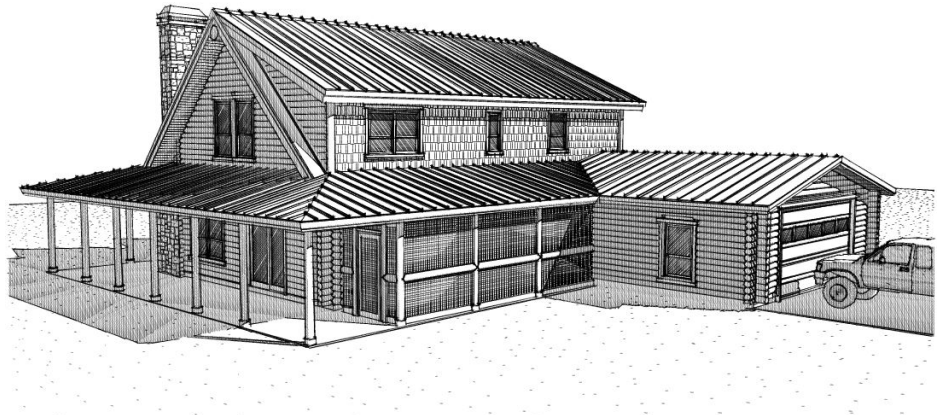

Progressive design and creative ideas
for manufacturers, dealers, and home
owners in the log home industry
E-mail for more info.

The Merced

1784 Finished s.f. w/ 2 car garage

1212 N. 21st st.
Boise, ID 83702
(p) 208.367.1184
(f) 801.409.2908
Design@gravitaslc.com
www.gravitas.us