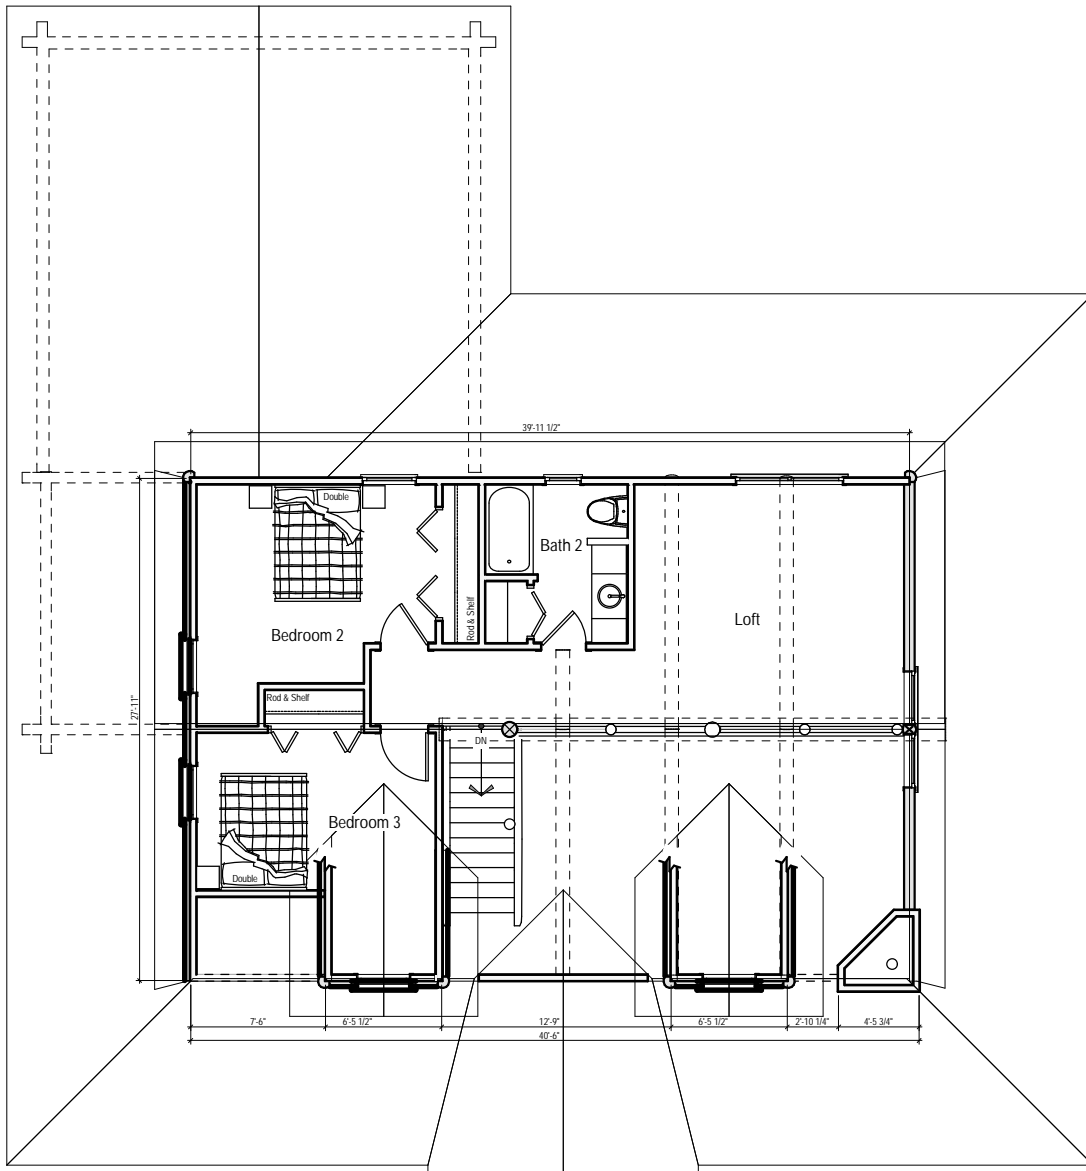

Progressive design and creative ideas
for manufacturers, dealers, and home
owners in the log home industry
E-mail for more info.

The Merced

1784 Finished s.f. w/ 2 car garage

1212 N. 21st st.
Boise, ID 83702
(p) 208.367.1184
(f) 801.409.2908
Design@gravitaslc.com
www.gravitas.us